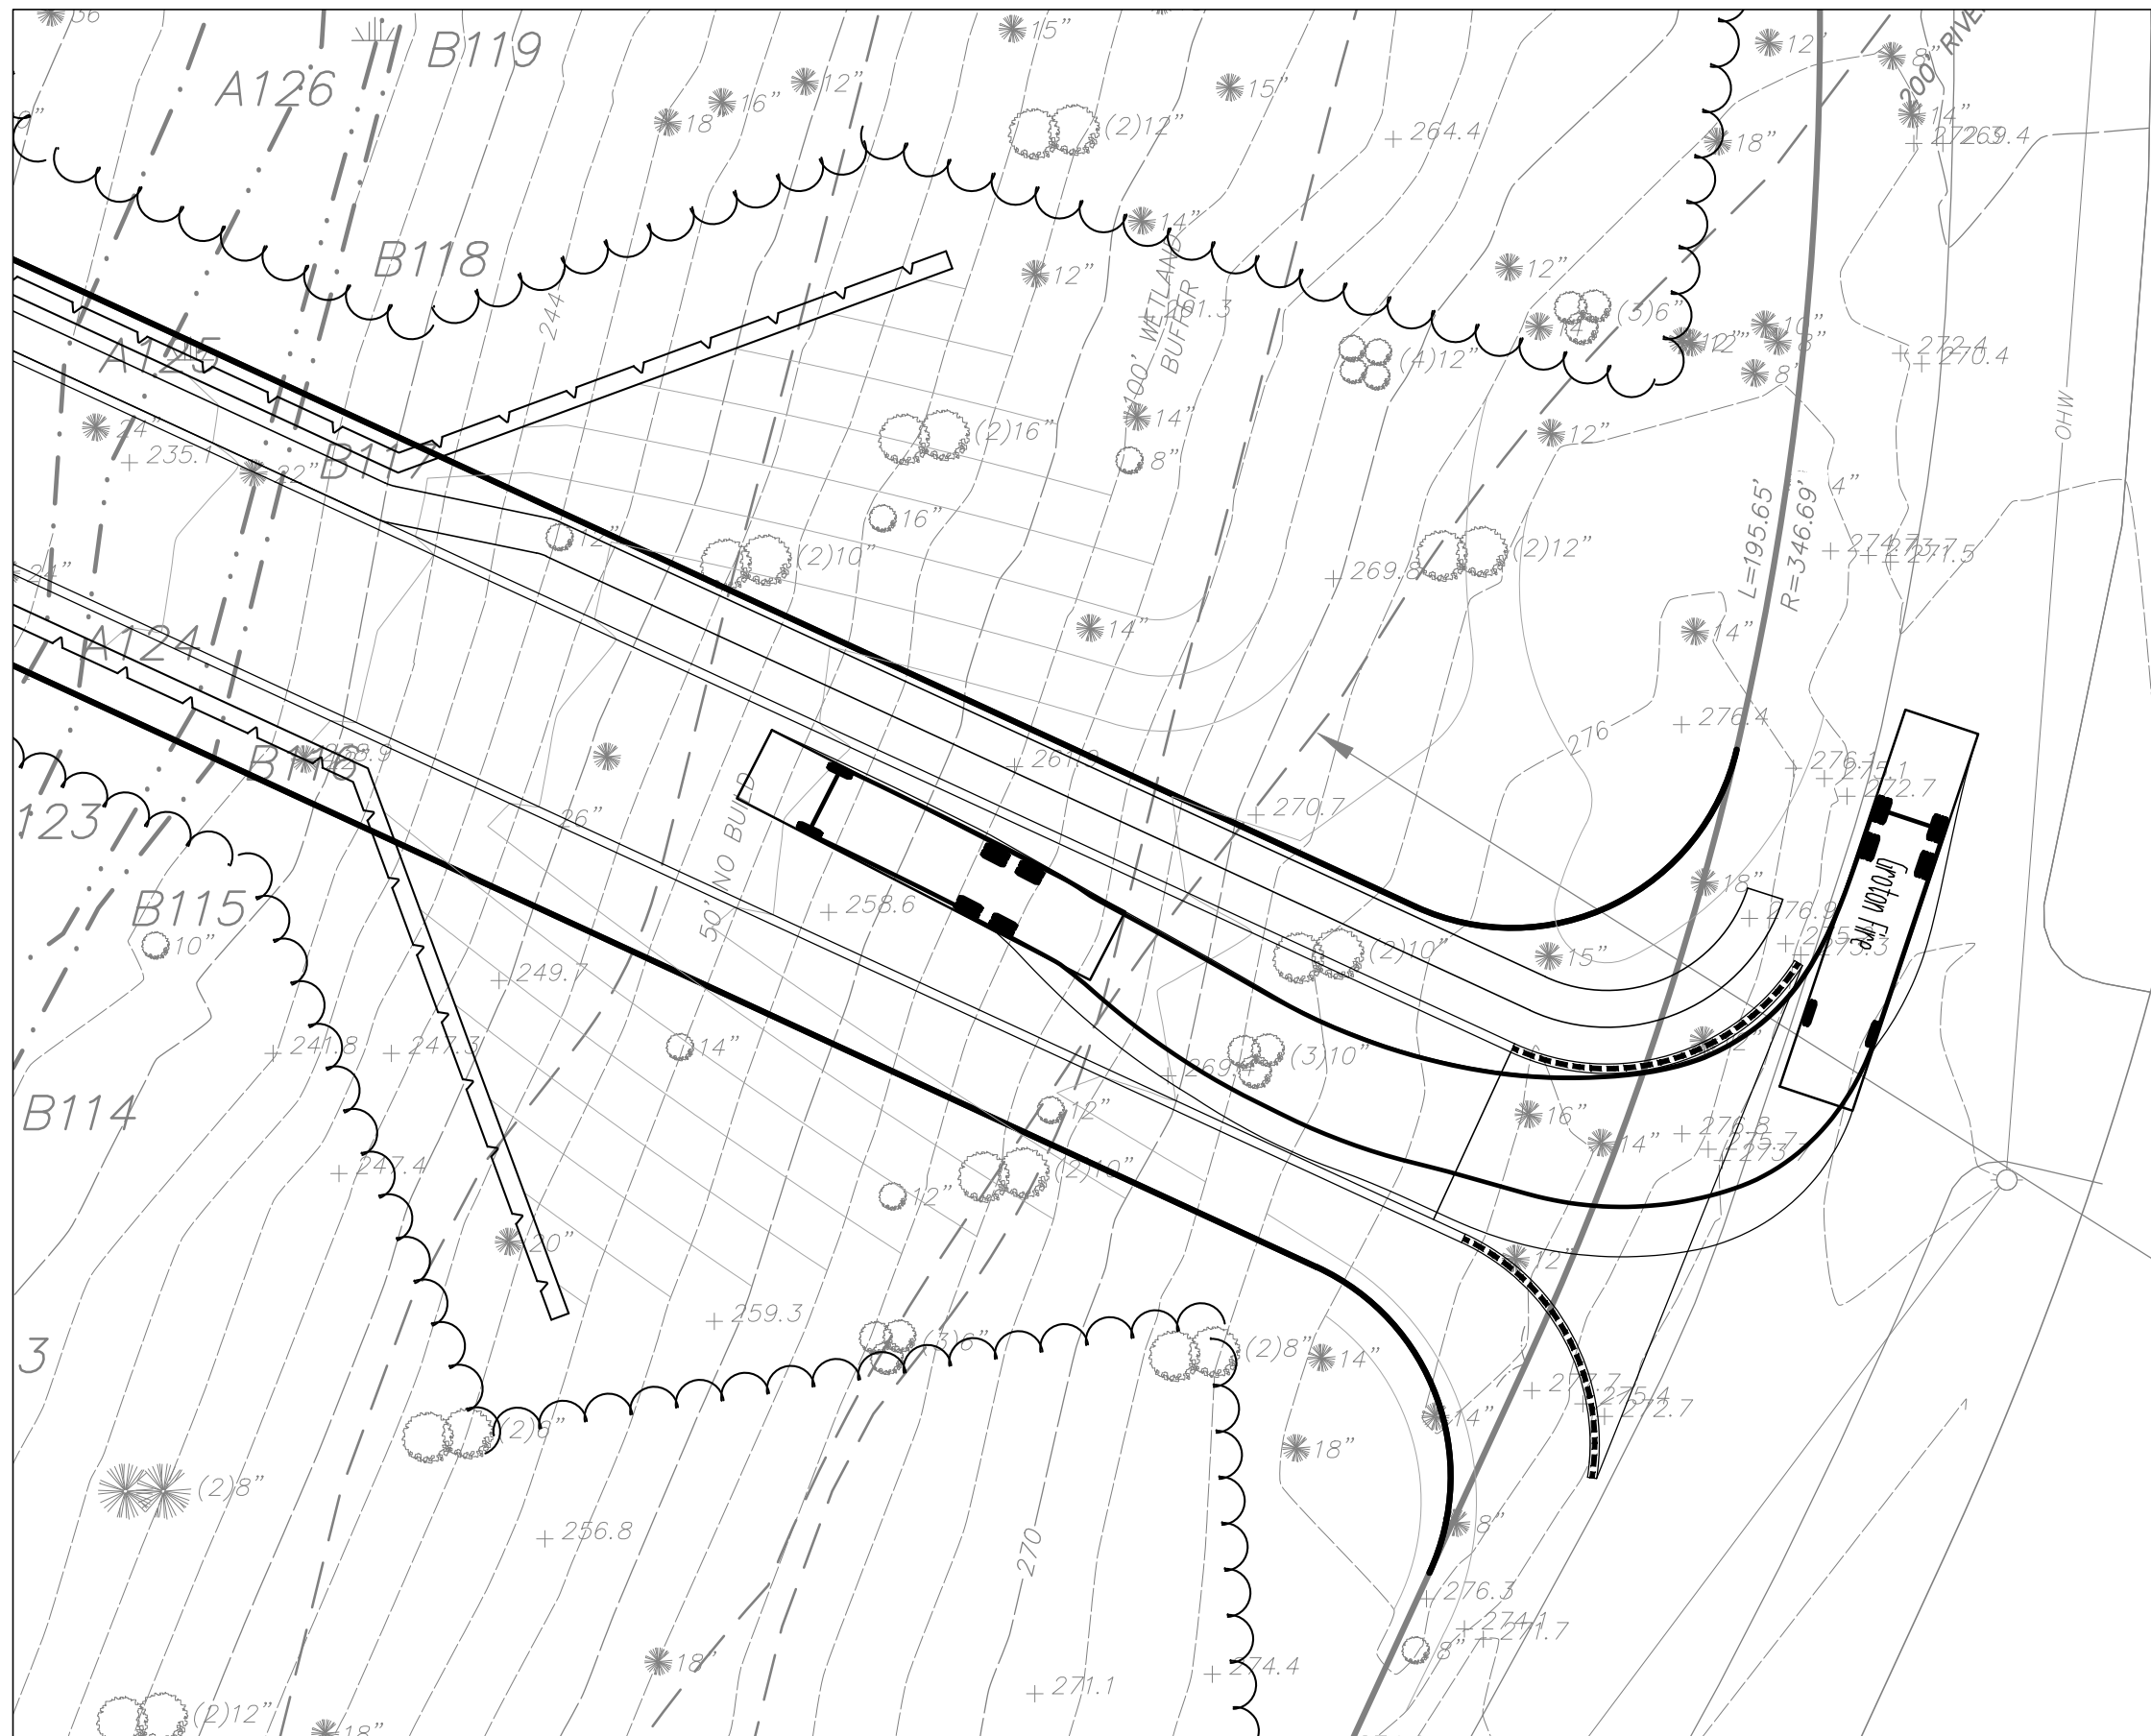

VEHICLE MOVEMENT 1
 LOCATED IN
 GROTON, MASSACHUSETTS
 (MIDDLESEX COUNTY)

PREPARED FOR
 RESTORATION CAPITAL, LLC.
 FEBRUARY 4, 2021

500 CUMMINGS CENTER, SUITE 5950 69 MILK STREET, SUITE 302
 BEVERLY, MASSACHUSETTS 01915 WESTBOROUGH, MASSACHUSETTS 01581
 TELEPHONE: (978) 299-0447 TELEPHONE: (508) 871-7030
 WWW.MERIDIANASSOC.COM

GRAPHIC SCALE
 SCALE: 1" = 20'

VEHICLE MOVEMENT 3&4
LOCATED IN
GROTON, MASSACHUSETTS
(MIDDLESEX COUNTY)

PREPARED FOR
RESTORATION CAPITAL, LLC.
FEBRUARY 4, 2021

500 CUMMINGS CENTER, SUITE 5950 69 MILK STREET, SUITE 302
BEVERLY, MASSACHUSETTS 01915 WESTBOROUGH, MASSACHUSETTS 01581
TELEPHONE: (978) 299-0447 TELEPHONE: (508) 871-7030
WWW.MERIDIANASSOC.COM

GRAPHIC SCALE
SCALE: 1" = 30'

VEHICLE MOVEMENT 5
LOCATED IN
GROTON, MASSACHUSETTS
(MIDDLESEX COUNTY)

PREPARED FOR
RESTORATION CAPITAL, LLC.
FEBRUARY 4, 2021

500 CUMMINGS CENTER, SUITE 5950 BEVERLY, MASSACHUSETTS 01915
69 MILK STREET, SUITE 302 WESTBOROUGH, MASSACHUSETTS 01581
TELEPHONE: (978) 299-0447 WWW.MERIDIANASSOC.COM
TELEPHONE: (508) 871-7030

GRAPHIC SCALE
SCALE: 1" = 30'