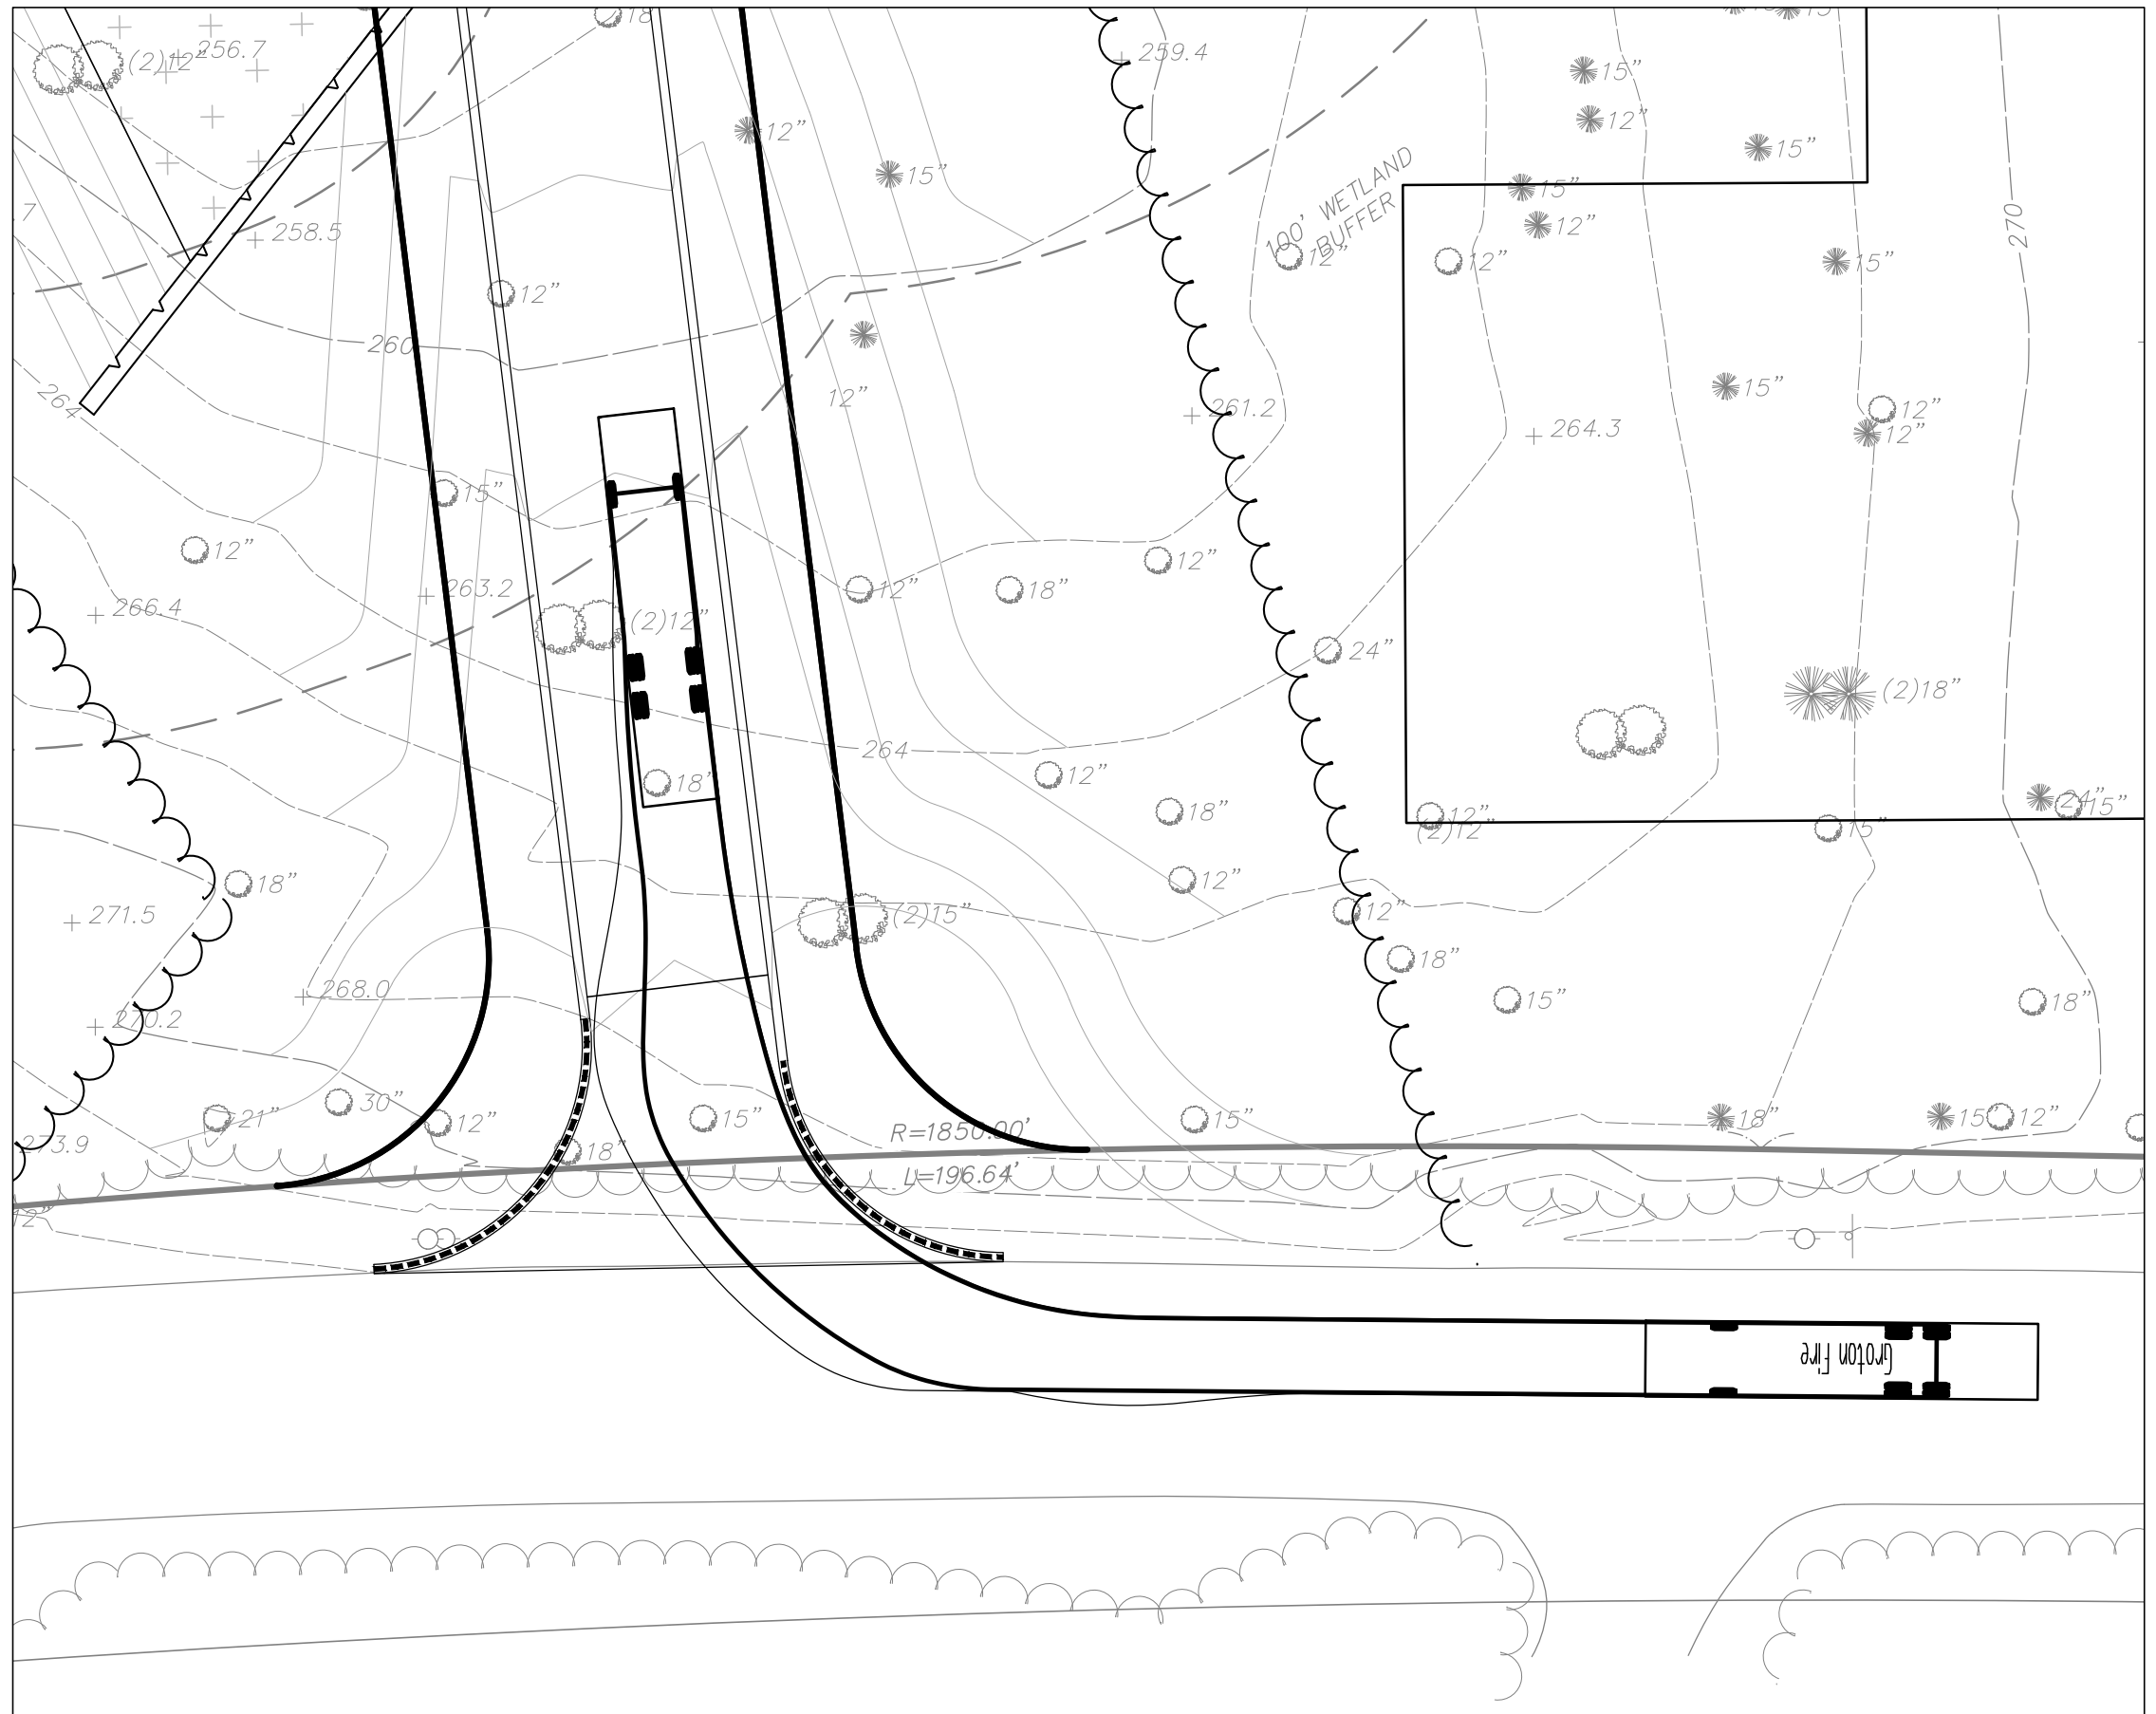

VEHICLE MOVEMENT 2
 LOCATED IN
 GROTON, MASSACHUSETTS
 (MIDDLESEX COUNTY)

PREPARED FOR
 RESTORATION CAPITAL, LLC.
 FEBRUARY 4, 2021

500 CUMMINGS CENTER, SUITE 5950 69 MILK STREET, SUITE 302
 BEVERLY, MASSACHUSETTS 01915 WESTBOROUGH, MASSACHUSETTS 01581
 TELEPHONE: (978) 299-0447 TELEPHONE: (508) 871-7030
 WWW.MERIDIANASSOC.COM

GRAPHIC SCALE
 SCALE: 1" = 20'

VEHICLE MOVEMENT 3&4
LOCATED IN
GROTON, MASSACHUSETTS
(MIDDLESEX COUNTY)

PREPARED FOR
RESTORATION CAPITAL, LLC.
FEBRUARY 4, 2021

500 CUMMINGS CENTER, SUITE 5950 69 MILK STREET, SUITE 302
BEVERLY, MASSACHUSETTS 01915 WESTBOROUGH, MASSACHUSETTS 01581
TELEPHONE: (978) 299-0447 TELEPHONE: (508) 871-7030
WWW.MERIDIANASSOC.COM

GRAPHIC SCALE
SCALE: 1" = 30'

VEHICLE MOVEMENT 5
LOCATED IN
GROTON, MASSACHUSETTS
(MIDDLESEX COUNTY)

PREPARED FOR
RESTORATION CAPITAL, LLC.
FEBRUARY 4, 2021

500 CUMMINGS CENTER, SUITE 5950 BEVERLY, MASSACHUSETTS 01915
69 MILK STREET, SUITE 302 WESTBOROUGH, MASSACHUSETTS 01581
TELEPHONE: (978) 299-0447 WWW.MERIDIANASSOC.COM
TELEPHONE: (508) 871-7030

GRAPHIC SCALE
SCALE: 1" = 30'