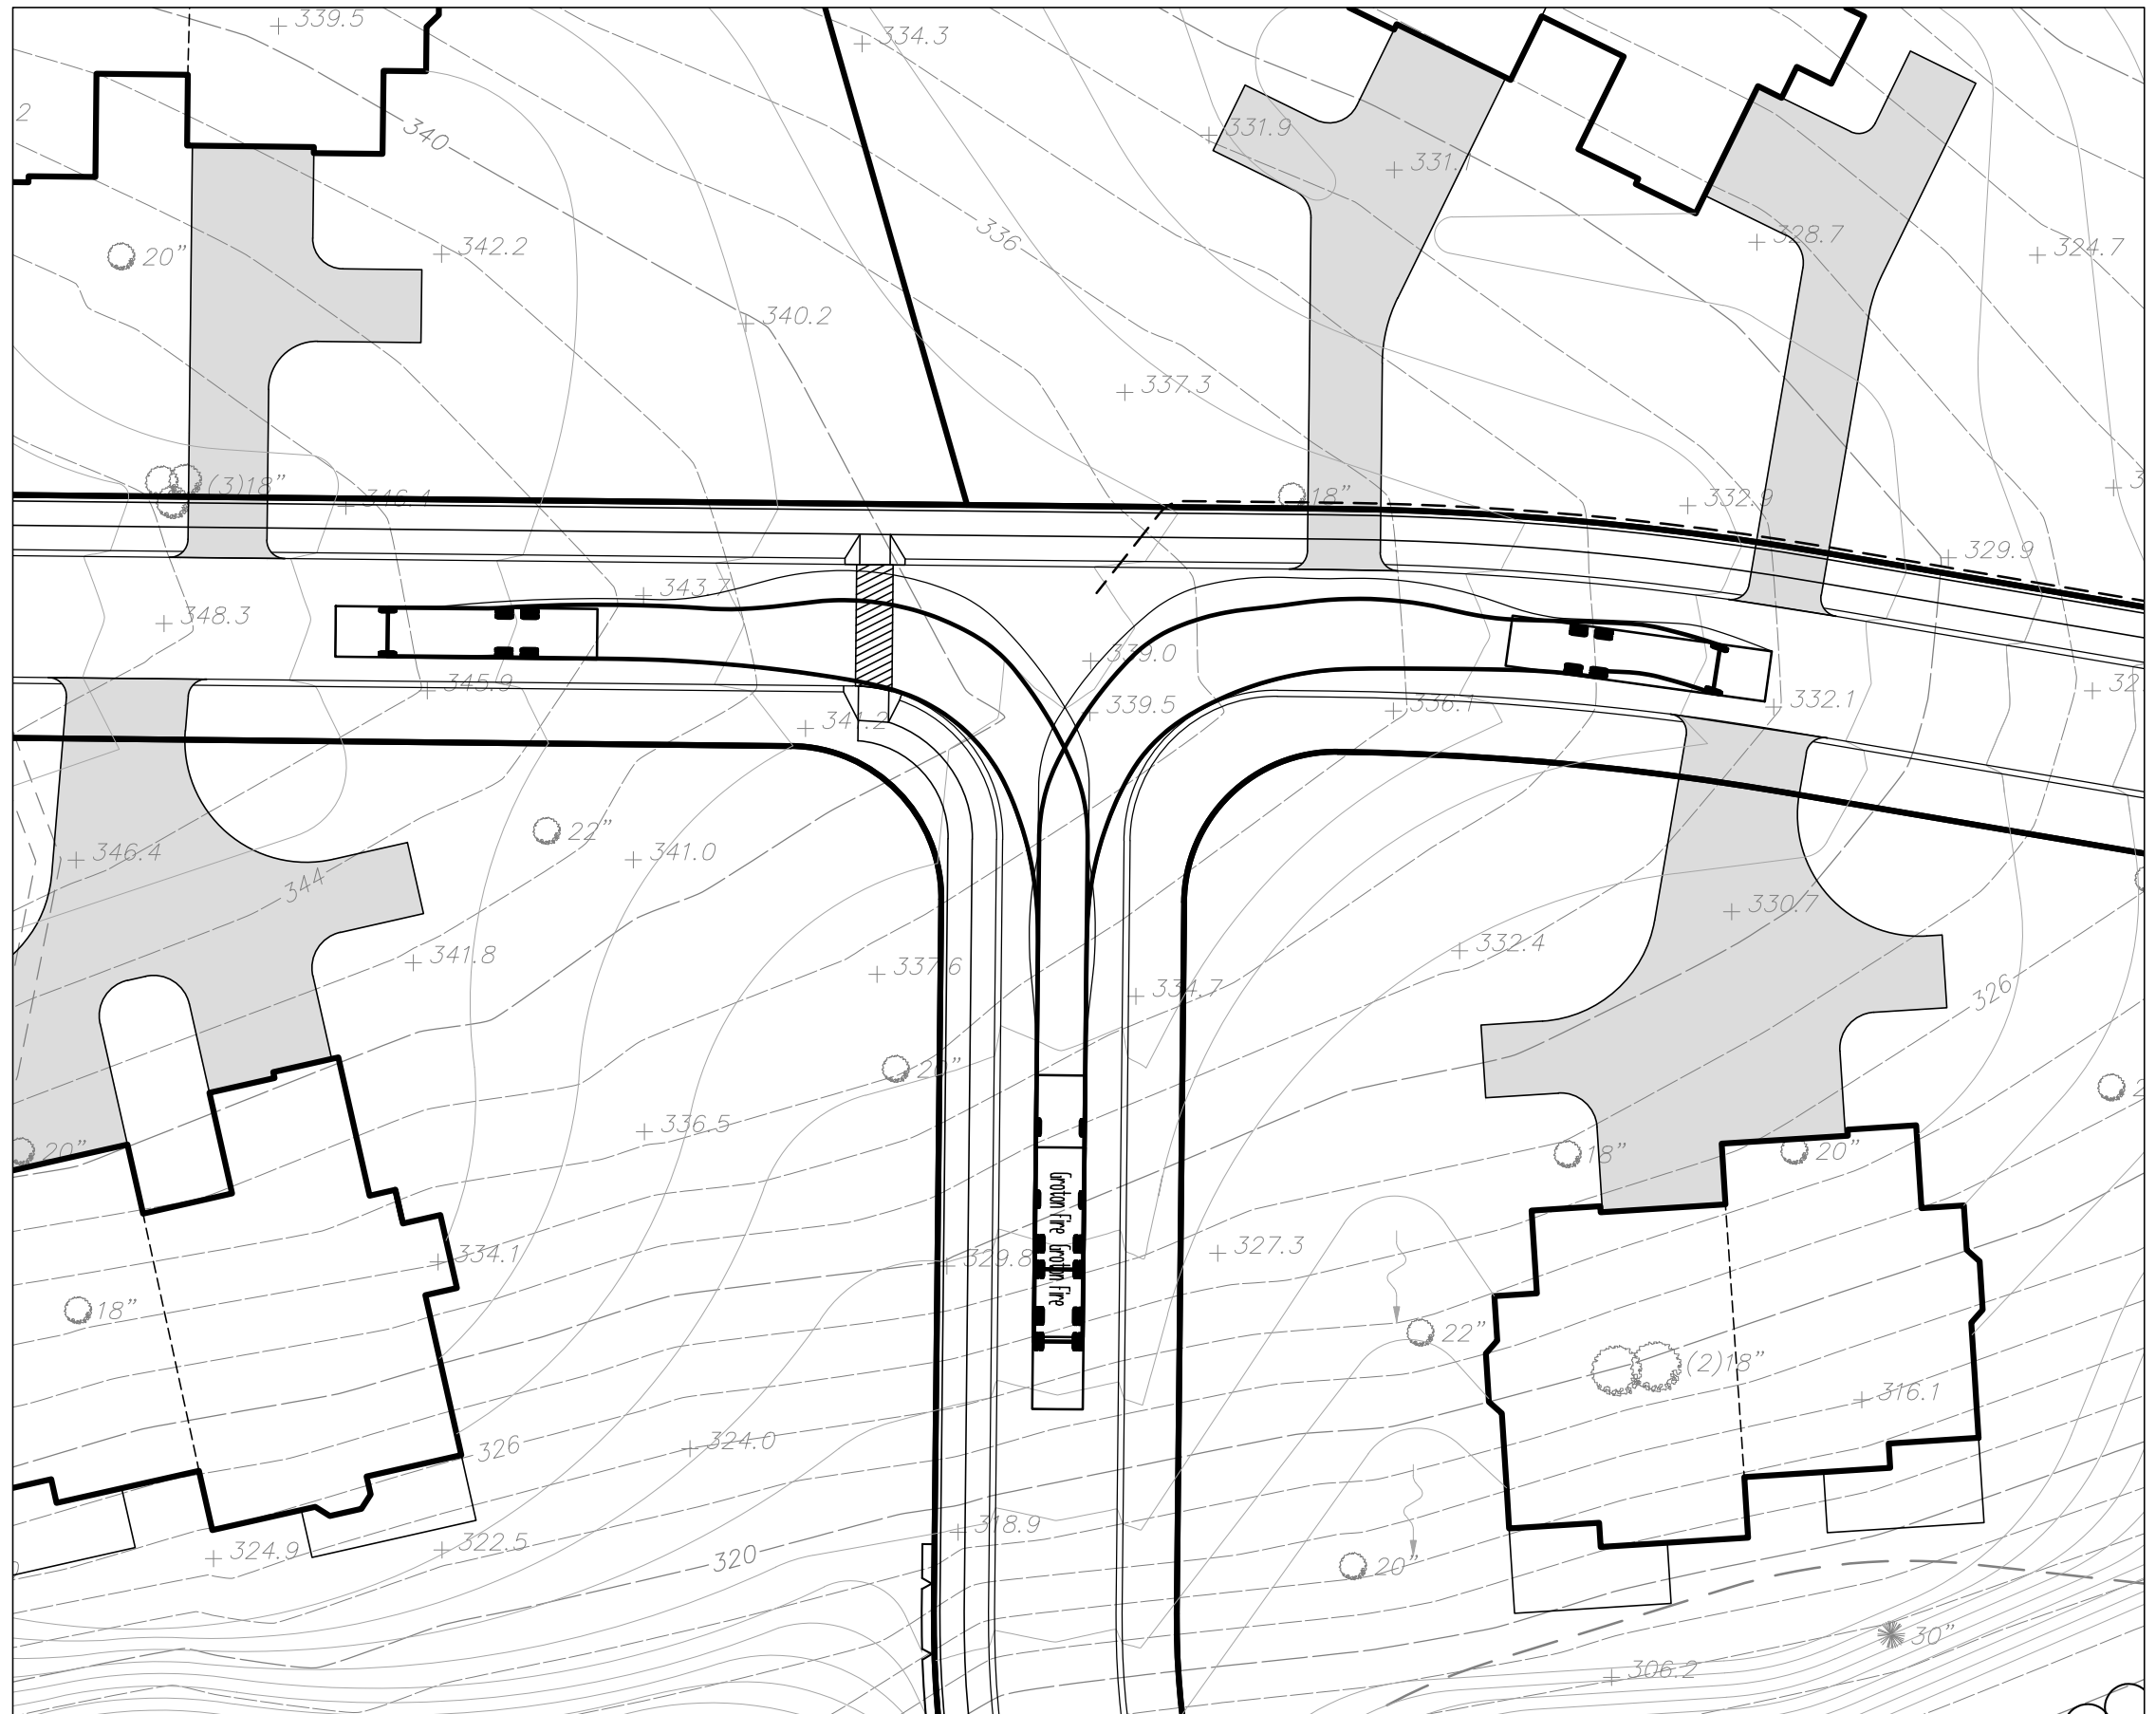

VEHICLE MOVEMENT 2
 LOCATED IN
 GROTON, MASSACHUSETTS
 (MIDDLESEX COUNTY)

PREPARED FOR
 RESTORATION CAPITAL, LLC.
 FEBRUARY 4, 2021

500 CUMMINGS CENTER, SUITE 5950 69 MILK STREET, SUITE 302
 BEVERLY, MASSACHUSETTS 01915 WESTBOROUGH, MASSACHUSETTS 01581
 TELEPHONE: (978) 299-0447 TELEPHONE: (508) 871-7030
 WWW.MERIDIANASSOC.COM

GRAPHIC SCALE
 SCALE: 1" = 20'

VEHICLE MOVEMENT 3&4
LOCATED IN
GROTON, MASSACHUSETTS
(MIDDLESEX COUNTY)

PREPARED FOR
RESTORATION CAPITAL, LLC.
FEBRUARY 4, 2021

500 CUMMINGS CENTER, SUITE 5950 69 MILK STREET, SUITE 302
BEVERLY, MASSACHUSETTS 01915 WESTBOROUGH, MASSACHUSETTS 01581
TELEPHONE: (978) 299-0447 TELEPHONE: (508) 871-7030
WWW.MERIDIANASSOC.COM

GRAPHIC SCALE
SCALE: 1" = 30'

VEHICLE MOVEMENT 5
LOCATED IN
GROTON, MASSACHUSETTS
(MIDDLESEX COUNTY)

PREPARED FOR
RESTORATION CAPITAL, LLC.
FEBRUARY 4, 2021

500 CUMMINGS CENTER, SUITE 5950 BEVERLY, MASSACHUSETTS 01915
69 MILK STREET, SUITE 302 WESTBOROUGH, MASSACHUSETTS 01581
TELEPHONE: (978) 299-0447 WWW.MERIDIANASSOC.COM
TELEPHONE: (508) 871-7030

GRAPHIC SCALE
SCALE: 1" = 30'