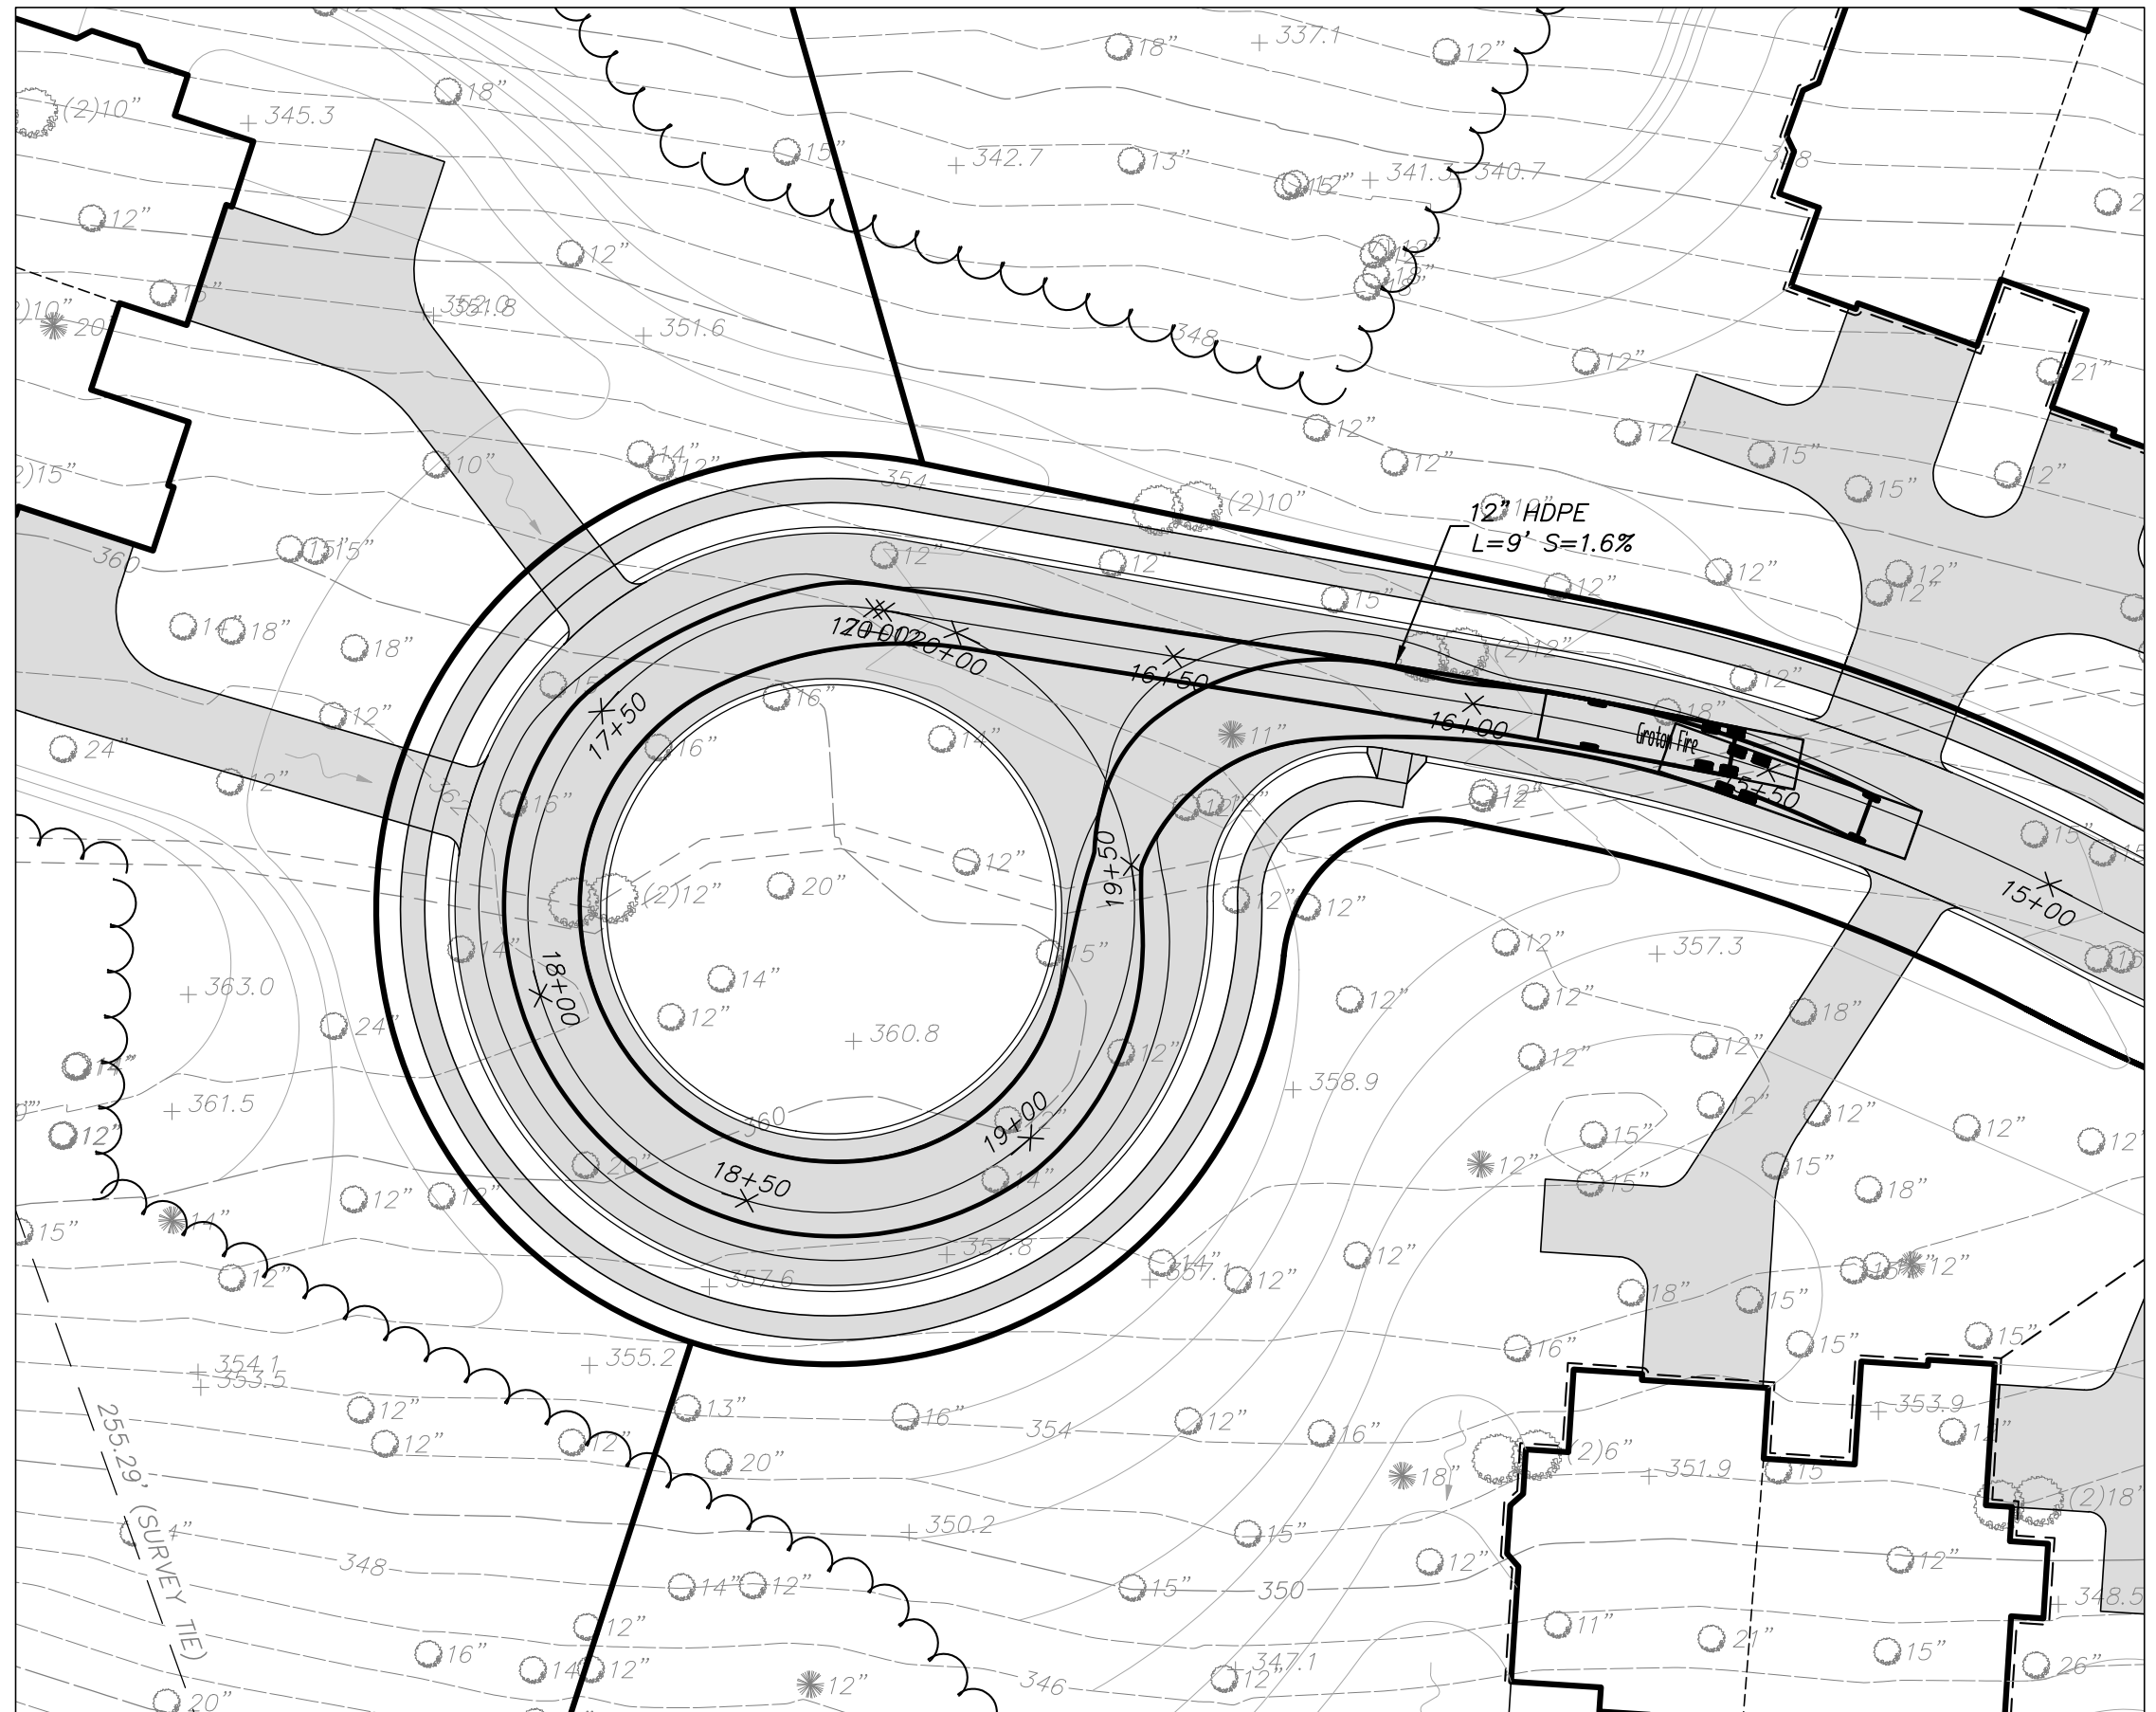

GRAPHIC SCALE
 SCALE: 1" = 20'

VEHICLE MOVEMENT 3&4
LOCATED IN
GROTON, MASSACHUSETTS
(MIDDLESEX COUNTY)

PREPARED FOR
RESTORATION CAPITAL, LLC.
FEBRUARY 4, 2021

500 CUMMINGS CENTER, SUITE 5950 69 MILK STREET, SUITE 302
BEVERLY, MASSACHUSETTS 01915 WESTBOROUGH, MASSACHUSETTS 01581
TELEPHONE: (978) 299-0447 TELEPHONE: (508) 871-7030
WWW.MERIDIANASSOC.COM

GRAPHIC SCALE
SCALE: 1" = 30'

VEHICLE MOVEMENT 5
LOCATED IN
GROTON, MASSACHUSETTS
(MIDDLESEX COUNTY)

PREPARED FOR
RESTORATION CAPITAL, LLC.
FEBRUARY 4, 2021

500 CUMMINGS CENTER, SUITE 5950 BEVERLY, MASSACHUSETTS 01915
69 MILK STREET, SUITE 302 WESTBOROUGH, MASSACHUSETTS 01581
TELEPHONE: (978) 299-0447 WWW.MERIDIANASSOC.COM
TELEPHONE: (508) 871-7030

GRAPHIC SCALE
SCALE: 1" = 30'